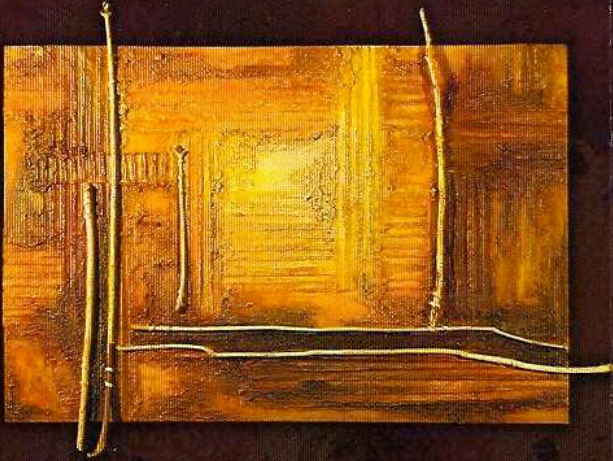

"THE PATHWAY TO A DEEPER LIFE MAY BE HANGING ON YOUR WALL."

## KAREN FITZSIMONS

"MY ARTWORK IS A VISUAL EXPLORATION OF PUTTING DOWN ALL THE THINGS I LOVE INTO AN ABSTRACT ASSEMBLAGE. MY VISION IS TO CREATIVELY MIX RICH EARTHY COLORS WITH TEXTURES, SYMBOLISM, NATURE AND SPIRITUAL EXPERIENCES. THE PAINTINGS ARE OFTEN INSPIRED BY A HIKE IN THE WOODS, A CANOE TRIP ON THE RIVER, A BIKE RIDE DOWN A COUNTRY ROAD, OR A CONVERSATION WITH GOD DURING A MORNING RUN. PAINTING IS THE VISUAL MAGIC THAT KEEPS ME IN BALANCE, FEEDING MY MIND, BODY AND SOUL WITH NATURE, EXERCISE AND RELIGION."